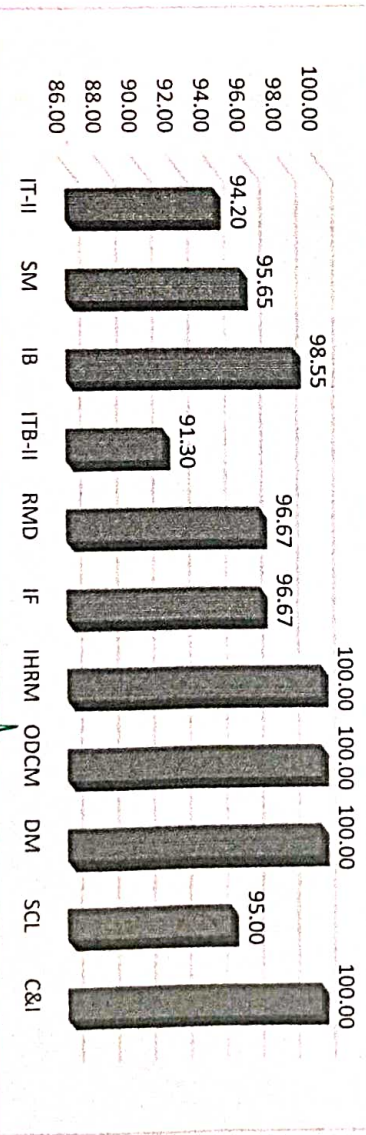

SINDHI COLLEGE

SINDHI COLLEGE
33/2B, KEMPAPURA HEBBAL BANGALORE-560024

DEPARTMENT OF MANAGEMENT
RESULT ANALYSIS
BBA VI SEM (2020-23 BATCH)

Subject	IT-II	SM	IB	ITB-II	RMD	IF	IHRM	ODCM	DM	SCL	C&I
Faculty	Prof. Kumar E.	Prof. Vaidyesh	Prof. Nandini S	Prof. Kusuma	Prof. Prathima	Prof. Srihari	Prof. Reethu	Prof. Shashikala	Prof. Kusuma	Prof. Shashikala	Dr. Rajdeep
No of student	70	70	70	70	30	30	20	20	20	20	70
No of students appeared	69	69	69	69	30	30	19	19	20	20	69
No Of Students Pass	65	66	68	63	29	29	19	19	20	19	69
No Of Students Fail	4	3	1	6	1	1	0	0	0	1	2
Absent	1	1	1	1	0	0	1	1	0	0	1
Pass%	94.20	95.65	98.55	91.30	96.67	96.67	100.00	100.00	100.00	95.00	100.00
Outstanding	9	0	1	1	4	2	1	2	0	0	0
Exemplary	15	7	16	4	9	6	0	5	1	3	9
Distinction	19	20	23	12	6	14	4	2	5	4	33
First Class	14	14	18	23	8	5	9	3	6	7	24
Second Class	4	11	10	16	0	2	3	7	5	3	3
Pass Class	4	14	0	7	2	0	2	0	3	2	0
Highest marks	95	90	92	91	100	100	92	98	85	85	88
Lowest marks	15	15	15	15	24	33	15	15	45	20	15
Overall Result Analysis											
No of student	70										
No of students appeared	69										
No of students absent	1										
No of students passed	60										
No of students failed	9										
No of outstanding	1										
No of Exemplary	11										
No of Distinction	23										
No of First Class	23										
No of Second Class	2										
No of Pass Class	0										
Overall Pass Percentage	87%										

Overall pass percentage Topper and %
Syeda Hiba Fathima (90.33%)

Saimate. 21
Head of the Department of Management
Sindhi College
33/2B, Kempapura, Hebbal
Bangalore - 560 024.

[Signature]
Principal
SINDHI COLLEGE
#33/2B Kempapura, Hebbal,
Bangaluru - 560 024